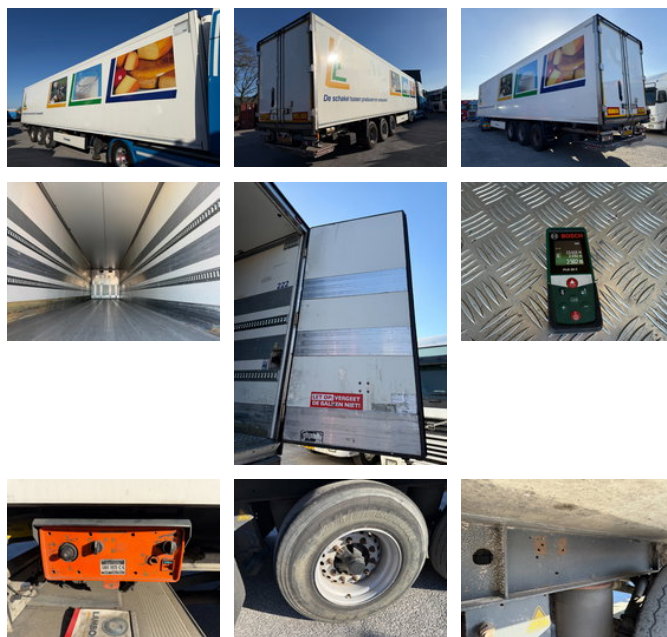

Krone N/A SD Carrier Vector 1550

General features

Brand	Krone
Subcategory	Refrigerated
Licence plate	OL-78-ZJ
Construction year	2013
Date of first registration	17-07-2013
Condition	Used
General condition	Good
Reference	K56601

Characteristics

Empty weight	9.198kg
Load capacity	31.802kg
GVW	41.000kg
Length	1.404cm
Width	260cm

Krone N/A SD Carrier Vector 1550

Technical specifications

Number of axes 3

Accessories

- Air suspension system
- Tail lift
- EBS