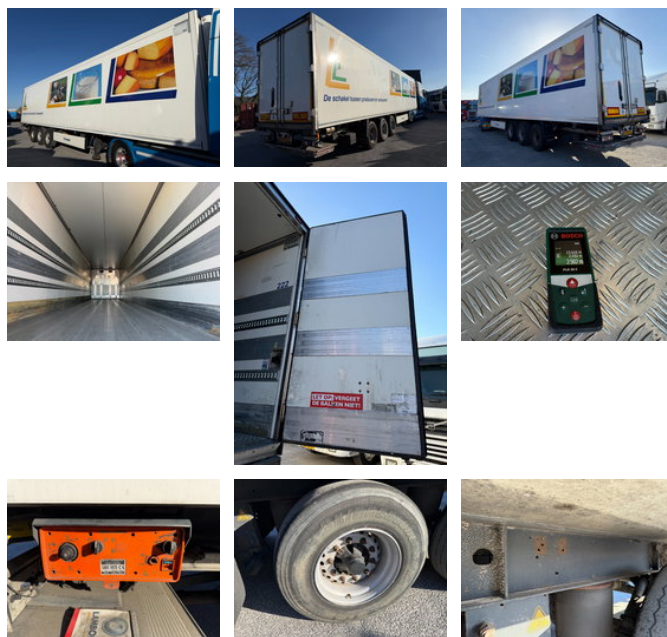

Krone N/A SD Carrier Vector 1550

General features

Brand	Krone
Subcategory	Refrigerated
Licence plate	OL-78-ZJ
Construction year	2013
Date of first registration	17-07-2013
Condition	Used
General condition	Good
Reference	K56602

Characteristics

Empty weight	9.198kg
Load capacity	31.802kg
GVW	41.000kg
Length	1.404cm
Width	260cm

Krone N/A SD Carrier Vector 1550

Technical specifications

Number of axes 3

Accessories

- Air suspension system
- Tail lift
- EBS