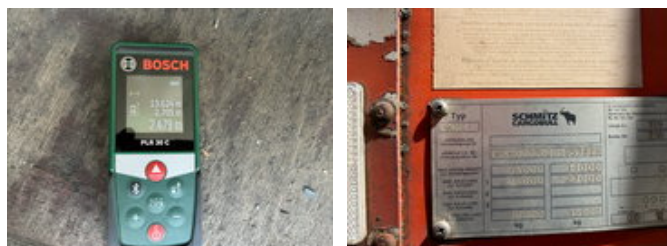

# Schmitz Cargobull SK024/L-13.62FP25EXPRESS2 SK024

## General features

Brand	Schmitz Cargobull
Subcategory	Closed box
Licence plate	OP-13-ZB
Construction year	2009
Date of first registration	15-01-2009
Condition	Used
General condition	Good
Reference	S9829

## Characteristics

Empty weight	7.722kg
Load capacity	31.278kg
GVW	39.000kg
Length	1.390cm
Width	255cm